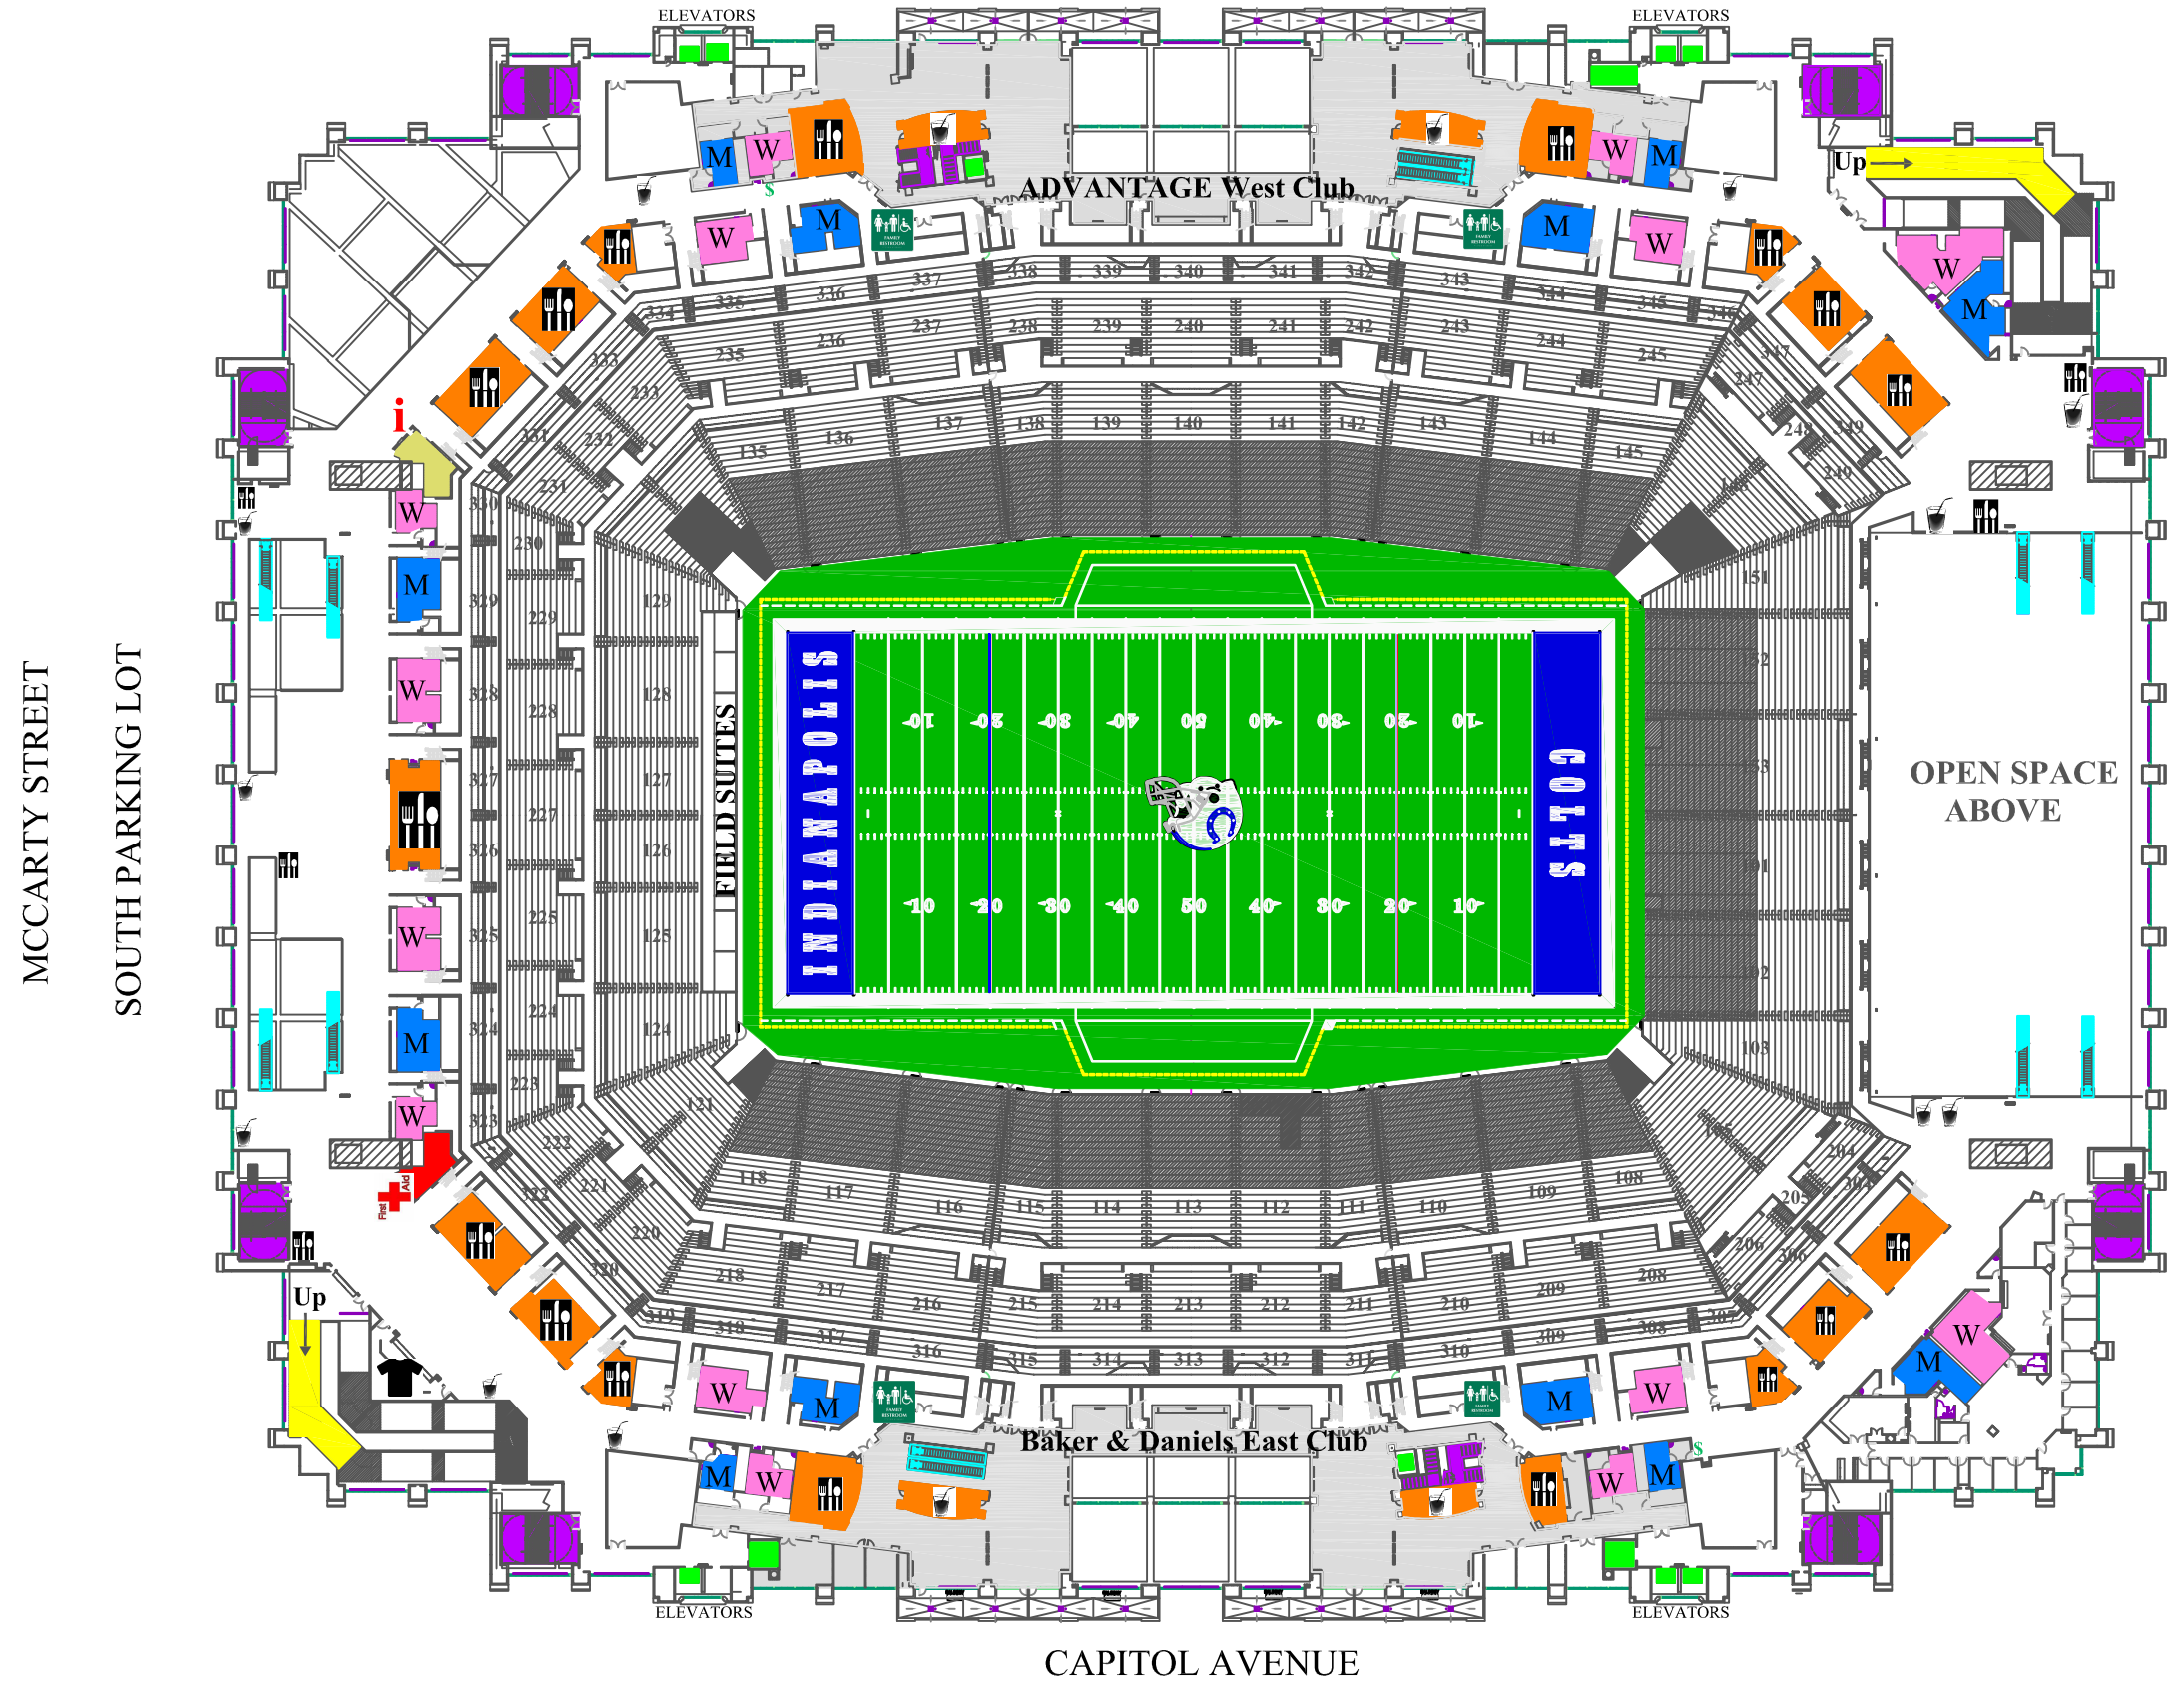

CLUB LOGE LEVEL

MISSOURI STREET

SOUTH STREET

LEGEND	
	MERCHANDISE
	CONCESSION STAND
	BEVERAGE STAND
	CONCESSION STAND
	FIRST AID
	ATM
	MEN'S RESTROOM
	WOMEN'S RESTROOM
	FAMILY RESTROOM
	STAIRS
	ELEVATORS
	RAMPS
	ESCALATORS
	TICKET OFFICE
	GUEST SERVICES

MCCARTY STREET

SOUTH PARKING LOT

CAPITOL AVENUE